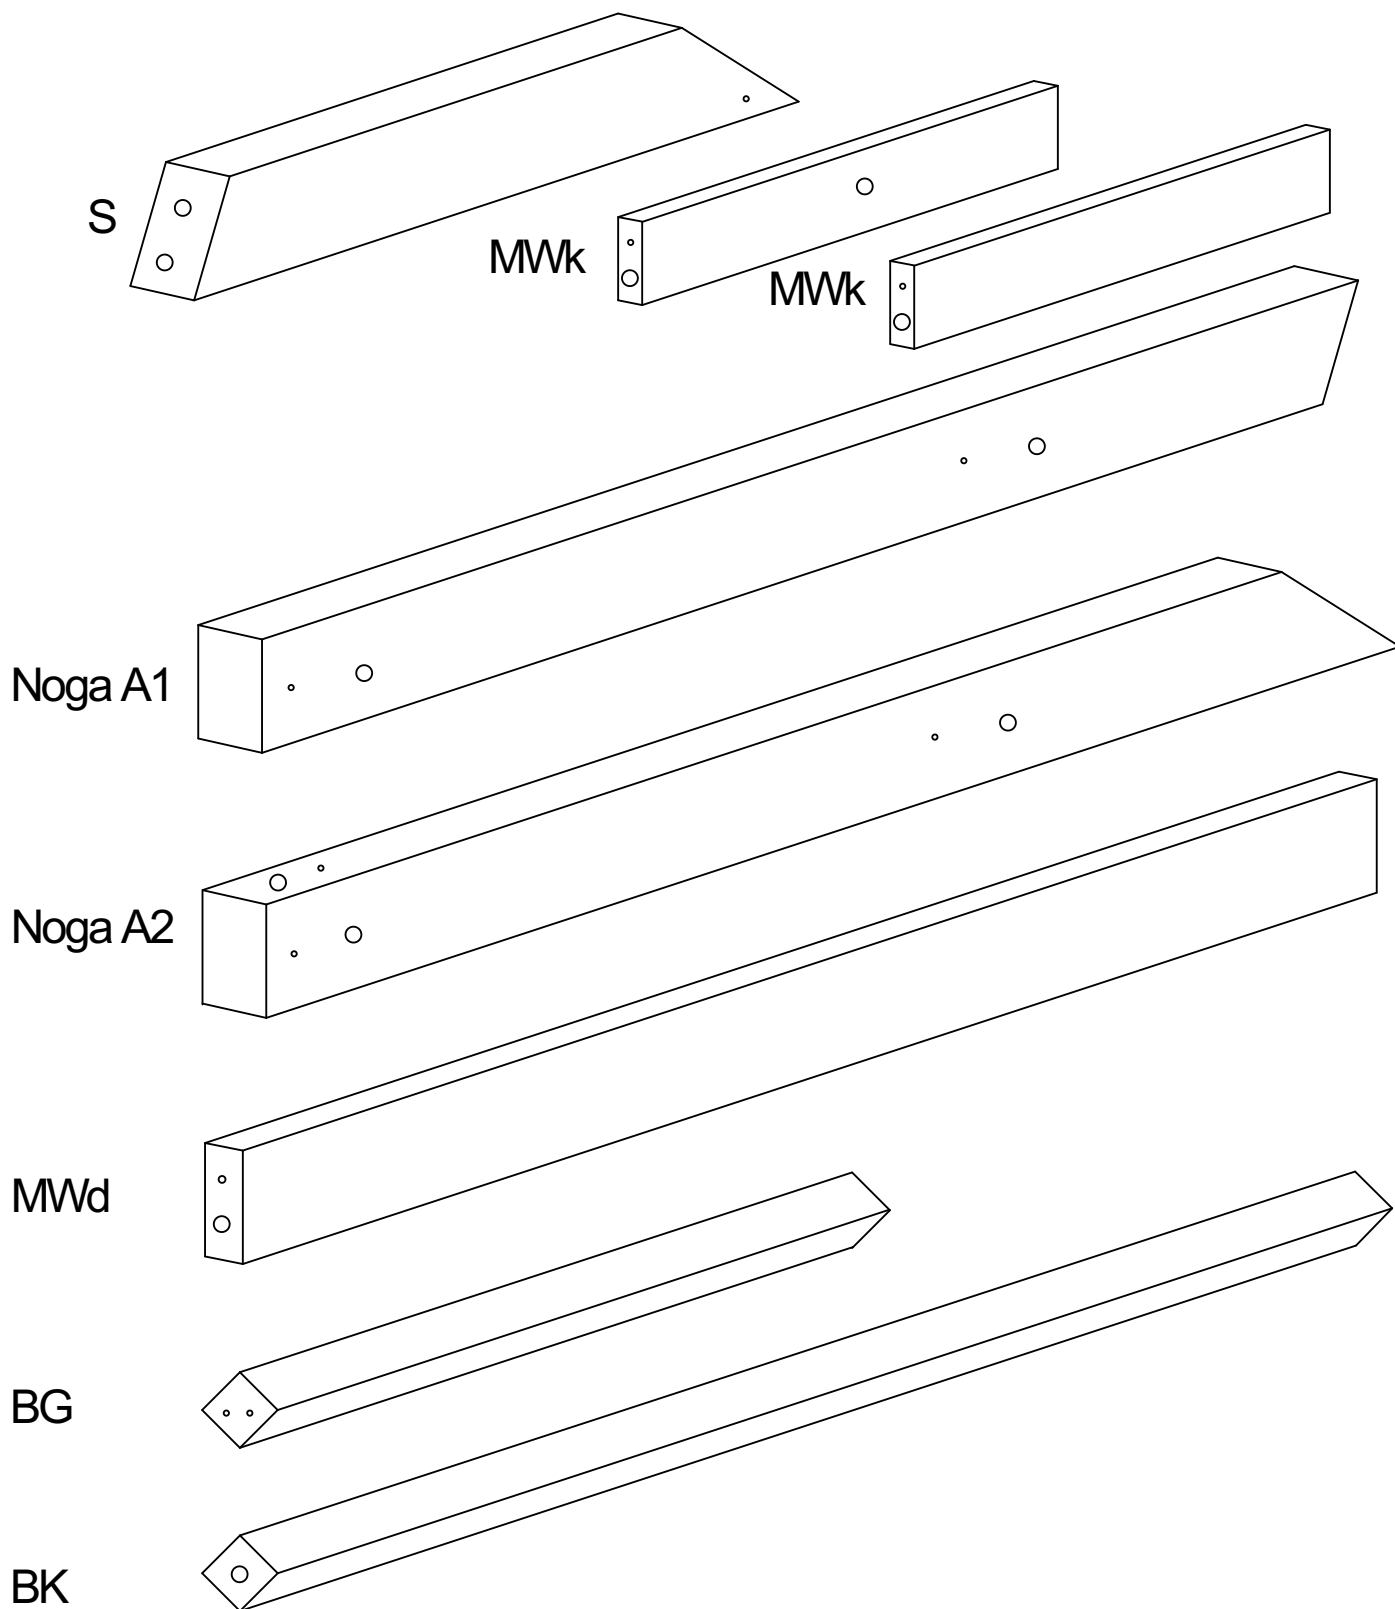

ATTENTION: DO NOT INSTALL DAMAGED ELEMENTS

WIESZAK

70 80 90 100

WIESZAK

Noga A1-x2

Noga A2-x2

Deska MWk-x4

Deska MWd-x1

Belka BK 45x45-x1

Belka BG 45x45-x1

Skos S-x4

WIESZAK:

Śruba WDW4x60

Klej KL

Śruba WDW4x100

Kołek KK