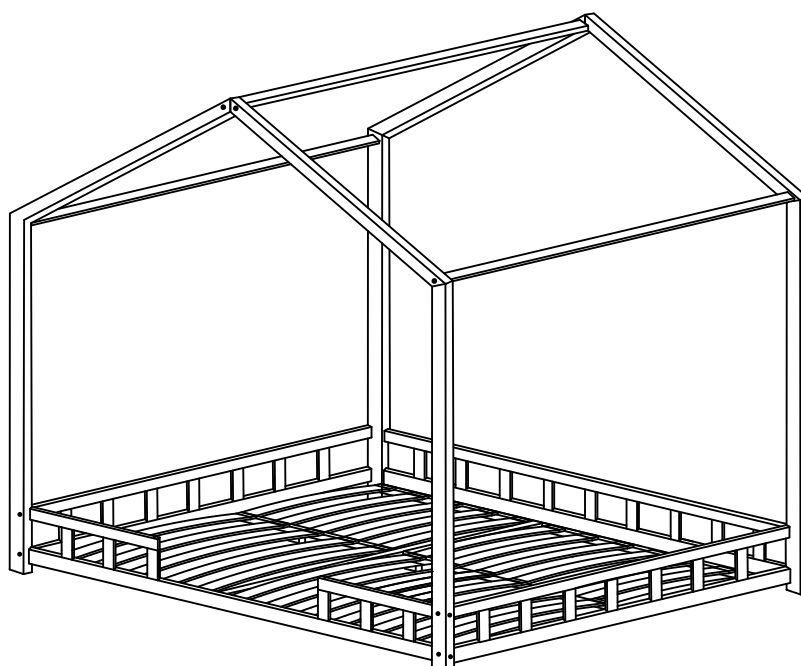

ATTENTION: DO NOT INSTALL DAMAGED ELEMENTS

DOMEK TRANO ADP

1200x2000

1400x2000

1600x2000

DOMEK TRANO ADP:

Noga AP1-x2

Noga AP2-x2