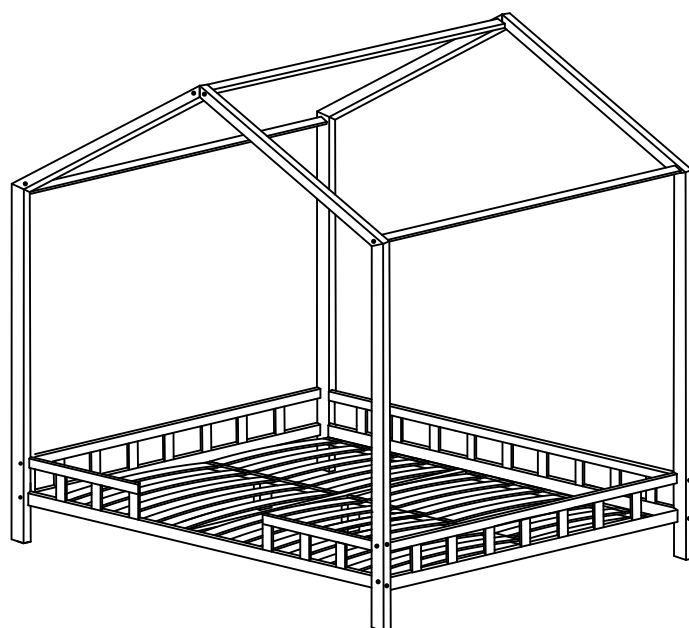

ATTENTION: DO NOT INSTALL DAMAGED ELEMENTS

DOMEK TRANO AP

1200x2000

1400x2000

1600x2000

DOMEK TRANO AP:

Noga AP1-x2

Noga AP2-x2