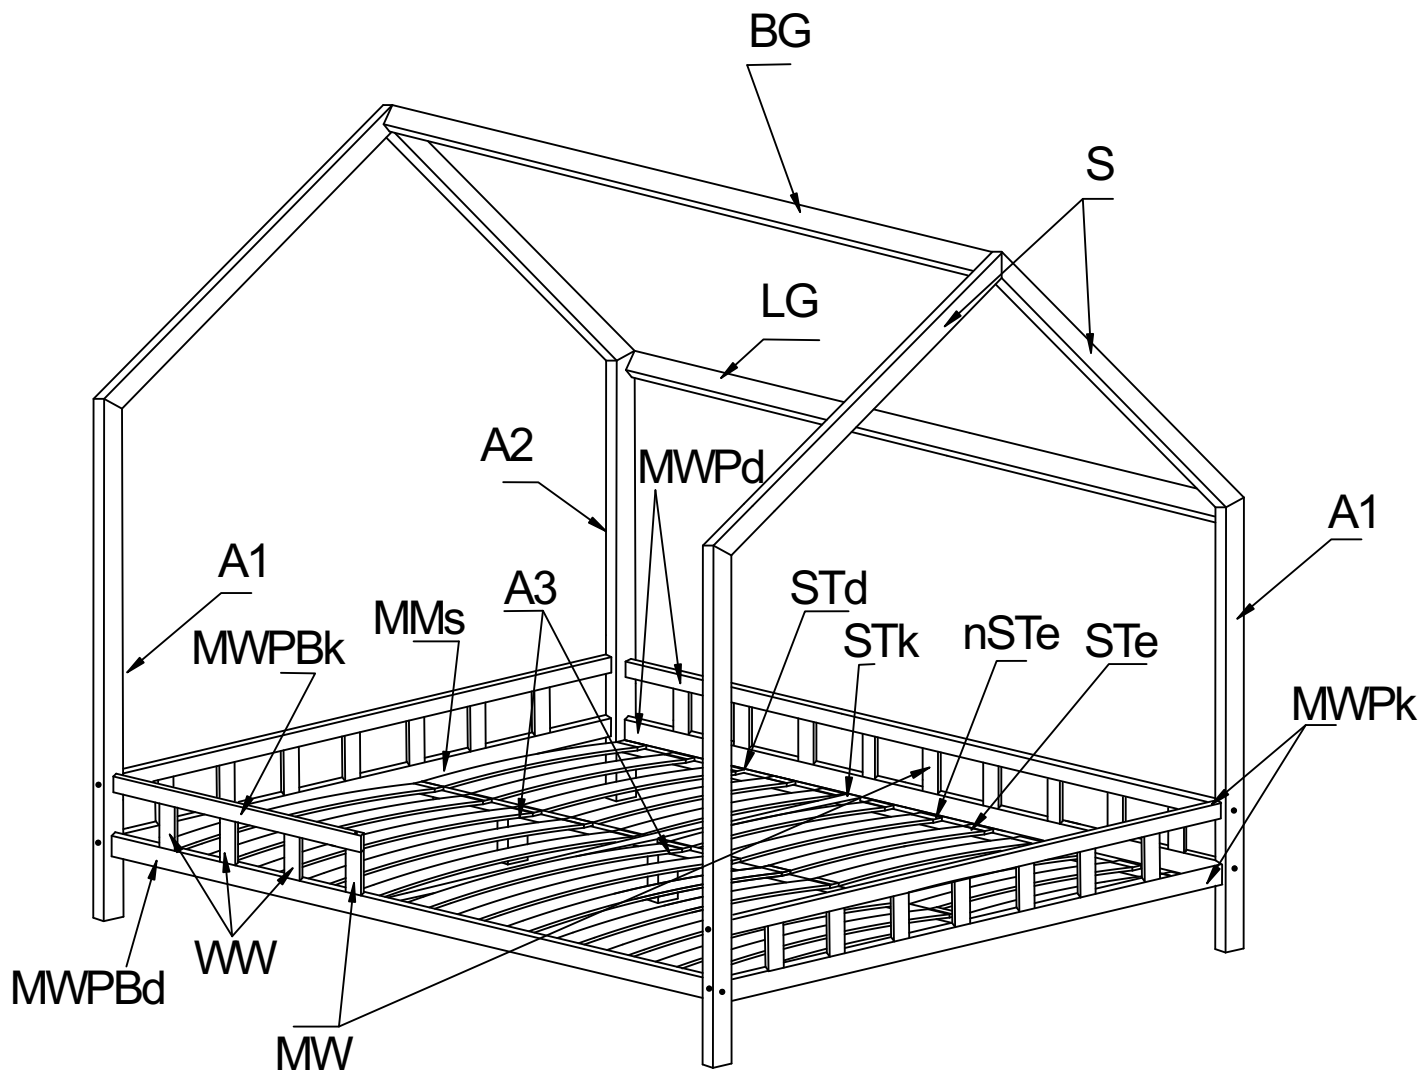

**ATTENTION: DO NOT INSTALL DAMAGED ELEMENTS**

# DOMEK TRANO P

1200x2000

1400x2000

1600x2000